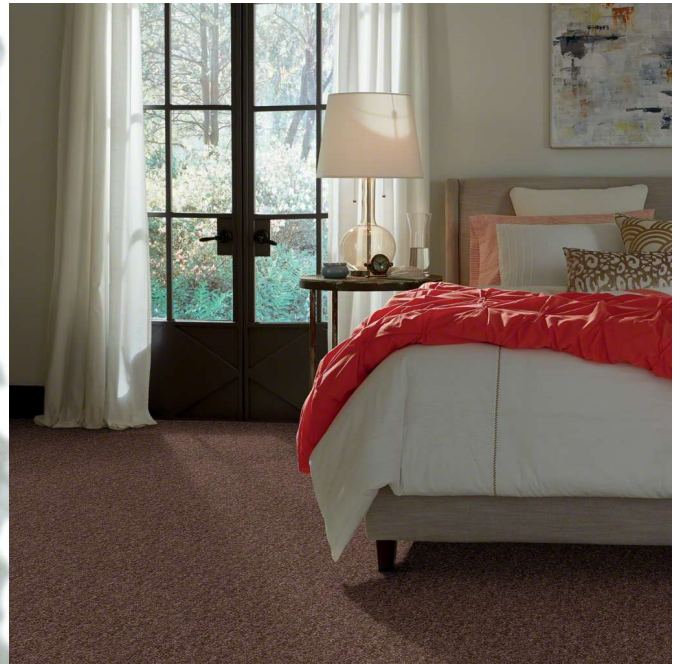

Shaw | E0473

Expect More (S) – Sweet Fudge

STYLE NAME:	Expect More (S)
COLOR:	Sweet Fudge
STYLE NUMBER:	E0473
FIBER/BRAND:	100% BCF PET Polyester/PET R2X
FACE WEIGHT:	014.6
THICKNESS:	0.531
TOTAL WEIGHT:	043.0
WEIGHT DENSITY:	14454
DENSITY:	0000990
PLY TWIST:	5.0
GAUGE:	3/16
PRIMARY BACKING:	Polypropylene
SECONDARY BACKING:	ClassicBac
PATTERN REPEAT:	N/A
FLAMMABILITY PILL TEST:	Passed
CLASS:	10 YE
WARRANTY	10 Year Quality Assurance
	10 Year Stain & Soil Resistance