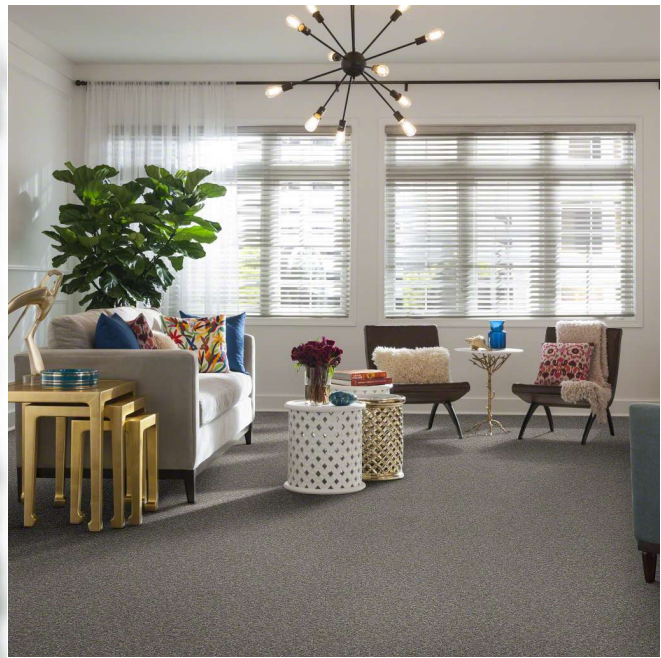

Shaw | E0475

Ride It Out (S) – Taupe Stone

STYLE NAME:	Ride It Out
COLOR:	Taupe Stone
STYLE NUMBER:	E0475
FIBER/BRAND:	100% BCF PET Polyester/PET R2X
FACE WEIGHT:	025.0
THICKNESS:	0.590
TOTAL WEIGHT:	052.9
WEIGHT DENSITY:	38125
DENSITY:	0001525
PLY TWIST:	5.00
GAUGE:	3/16
PRIMARY BACKING:	Polypropylene
SECONDARY BACKING:	ClassicBac
PATTERN REPEAT:	N/A
FLAMMABILITY PILL TEST:	Passed
CLASS:	10 YE
WARRANTY	10 Year Quality Assurance
	10 Year Stain & Soil Resistance